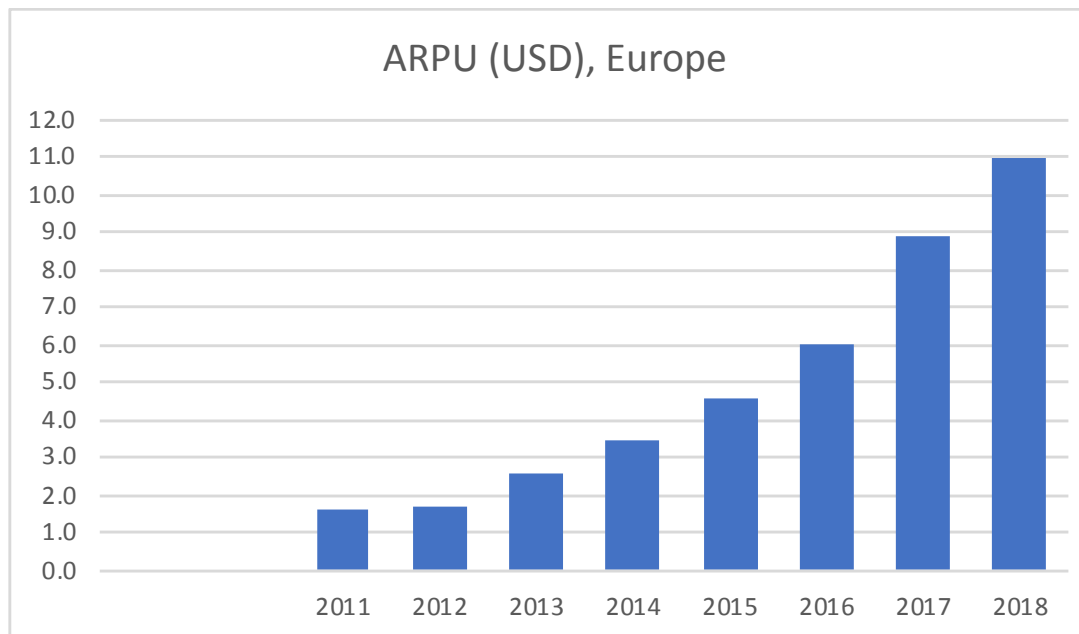

7mn

Active advertisers on FB in 2018

\$10.89

Average annual revenue per user in Europe in 2018

Source: Statcounter

Source: Statista