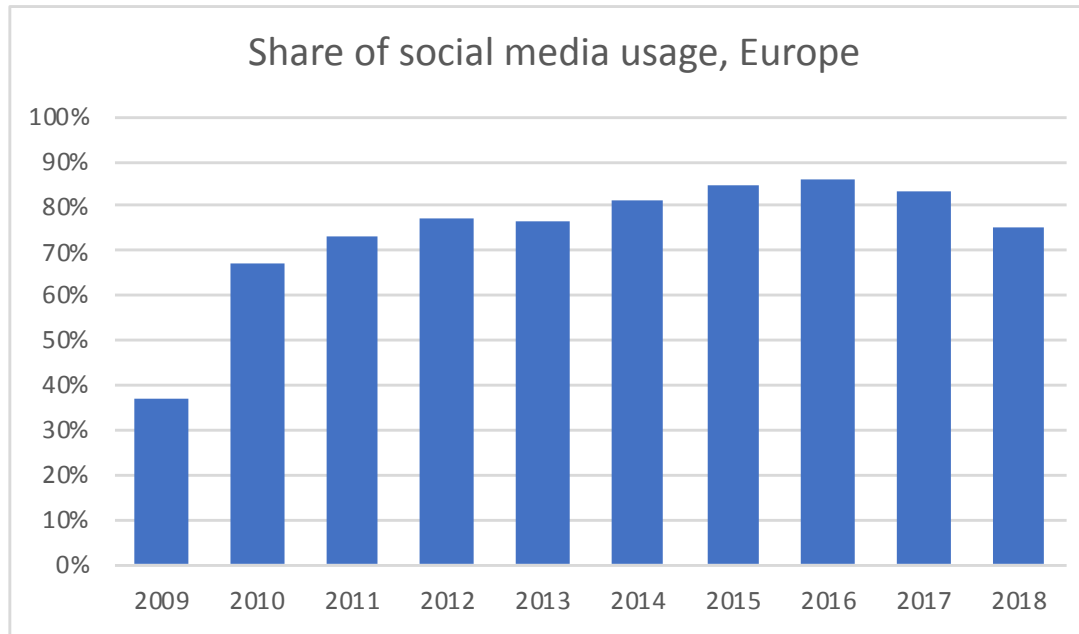

Source: Statcounter

Source: Statista